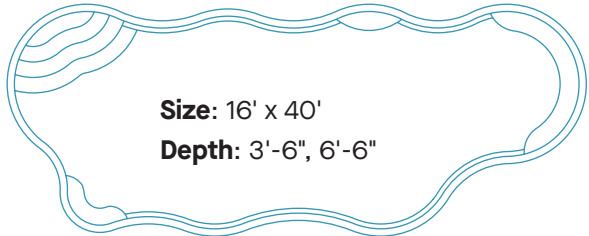

STATURE 13.23

Size: 13'-3" x 23'-8"
Depth: 4'-1", 5'-5"
Gallons Approx: 6,800

STATURE 13.37

Size: 13'-3" x 37'
Depth: 4', 6'-4"
Gallons Approx: 12,700

STATURE

VIRTUOUS - OCEAN BLUE

RECTANGULAR

Valiant

Gallons Approx: 13,700

Virtuous

Gallons Approx: 21,000

DEVOTION - OCEAN BLUE

FREEFORM

Devotion

Size: 16' x 40'
Depth: 3'-6", 6'-6"

Gallons Approx: 17,000

Dignity

Size: 9'-10" x 19'-9"
Depth: 3'-2", 5'

Gallons Approx: 3,750

Finesse

Size: 16' x 32'-7"
Depth: 3'-9", 5'-4"

Gallons Approx: 9,000

FREEFORM

Hera Collection