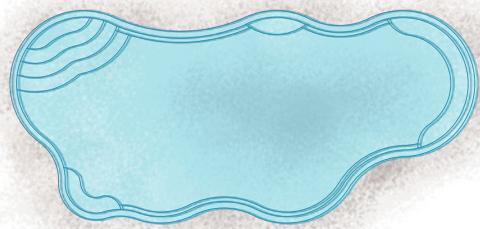

FREEFORM

Unity Collection

This extravagant, freeform pool transforms the empty space of a backyard into a stunning retreat. Its expansive design with spacious ledges and built-in spa area ensures luxury and relaxation in any outdoor space.

UNITY

Size: 16' x 35'
Depth: 3'-3", 6'-6"
Gallons Approx: 14,000