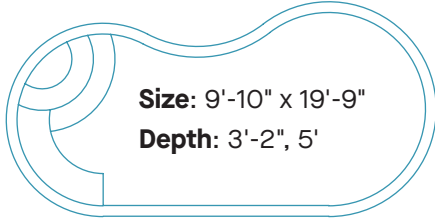

FREEFORM

Devotion

Size: 16' x 40'
Depth: 3'-6", 6'-6"

Gallons Approx: 17,000

Dignity

Size: 9'-10" x 19'-9"
Depth: 3'-2", 5'

Gallons Approx: 3,750

Finesse

Size: 16' x 32'-7"
Depth: 3'-9", 5'-4"

Gallons Approx: 9,000