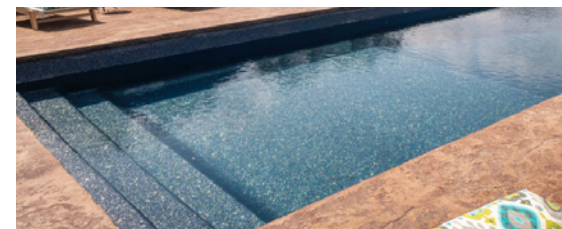

Wading area: A shallow oasis designed for little ones to splash and play safely, bringing parents peace of mind and creating endless moments of delight.