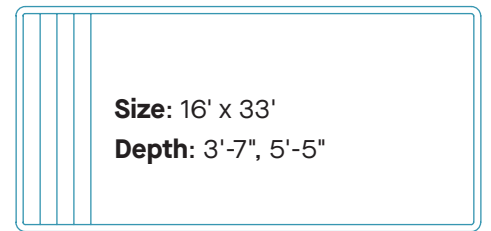

Gallons Approx: 11,700

Tradition