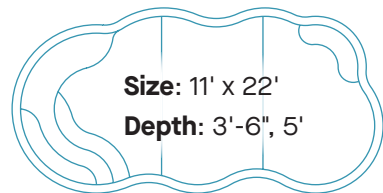

RELAXATION

Size: 14' x 30'
Depth: 3'-6", 6'
Gallons Approx: 10,000

RELAXATION DELUXE

Size: 14' x 30'
Depth: 4', 6'
Gallons Approx: 9,000

FREEFORM

Merit

Size: 14'-4" x 27'-7"
Depth: 3'-7", 5'-10"

Gallons Approx: 10,000

Poise

Size: 12'-2" x 24'-1"
Depth: 3'-9", 5'-4"

Gallons Approx: 5,600

Victory

Size: 11' x 22'
Depth: 3'-6", 5'

Gallons Approx: 5,200

Virtue

Size: 12'-3" x 23'-11"
Depth: 3'-6", 5'