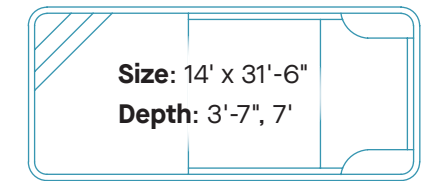

STATURE 13.23

Size: 13'-3" x 23'-8"
Depth: 4'-1", 5'-5"
Gallons Approx: 6,800

STATURE 13.37

Size: 13'-3" x 37'
Depth: 4', 6'-4"
Gallons Approx: 12,700

STATURE

VIRTUOUS - OCEAN BLUE

RECTANGULAR

Valiant

Gallons Approx: 13,700

Virtuous

Gallons Approx: 21,000

DEVOTION - OCEAN BLUE

FREEFORM

Devotion

Size: 16' x 40'
Depth: 3'-6", 6'-6"

Gallons Approx: 17,000