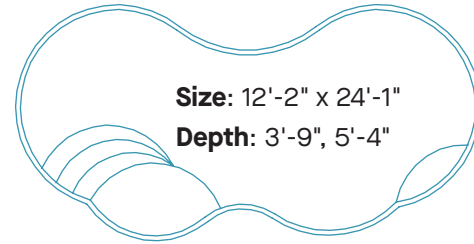

RELAXATION

Size: 14' x 30'
Depth: 3'-6", 6'
Gallons Approx: 10,000

RELAXATION DELUXE

Size: 14' x 30'
Depth: 4', 6'
Gallons Approx: 9,000

FREEFORM

Merit

Size: 14'-4" x 27'-7"
Depth: 3'-7", 5'-10"

Gallons Approx: 10,000

Poise

Size: 12'-2" x 24'-1"
Depth: 3'-9", 5'-4"

Gallons Approx: 5,600

Victory

Size: 11' x 22'
Depth: 3'-6", 5'

Gallons Approx: 5,200

Virtue

Size: 12'-3" x 23'-11"
Depth: 3'-6", 5'