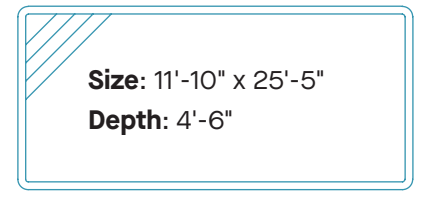

Size: 15'-10" x 38'
Depth: 3'-6", 6'-8"
Gallons Approx: 14,500

HEAVENLY - SAPPHIRE BLUE

OPPORTUNITY - SAPPHIRE BLUE

RECTANGULAR

Glory

Gallons Approx: 17,500

Independence

Gallons Approx: 8,100