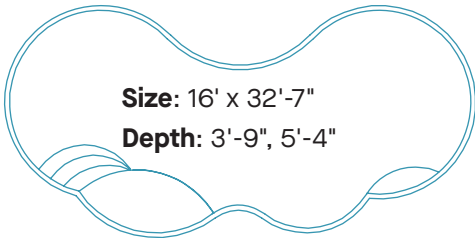

Dignity

Size: 9'-10" x 19'-9"
Depth: 3'-2", 5'

Gallons Approx: 3,750

Finesse

Size: 16' x 32'-7"
Depth: 3'-9", 5'-4"

Gallons Approx: 9,000

FREEFORM

Hera Collection