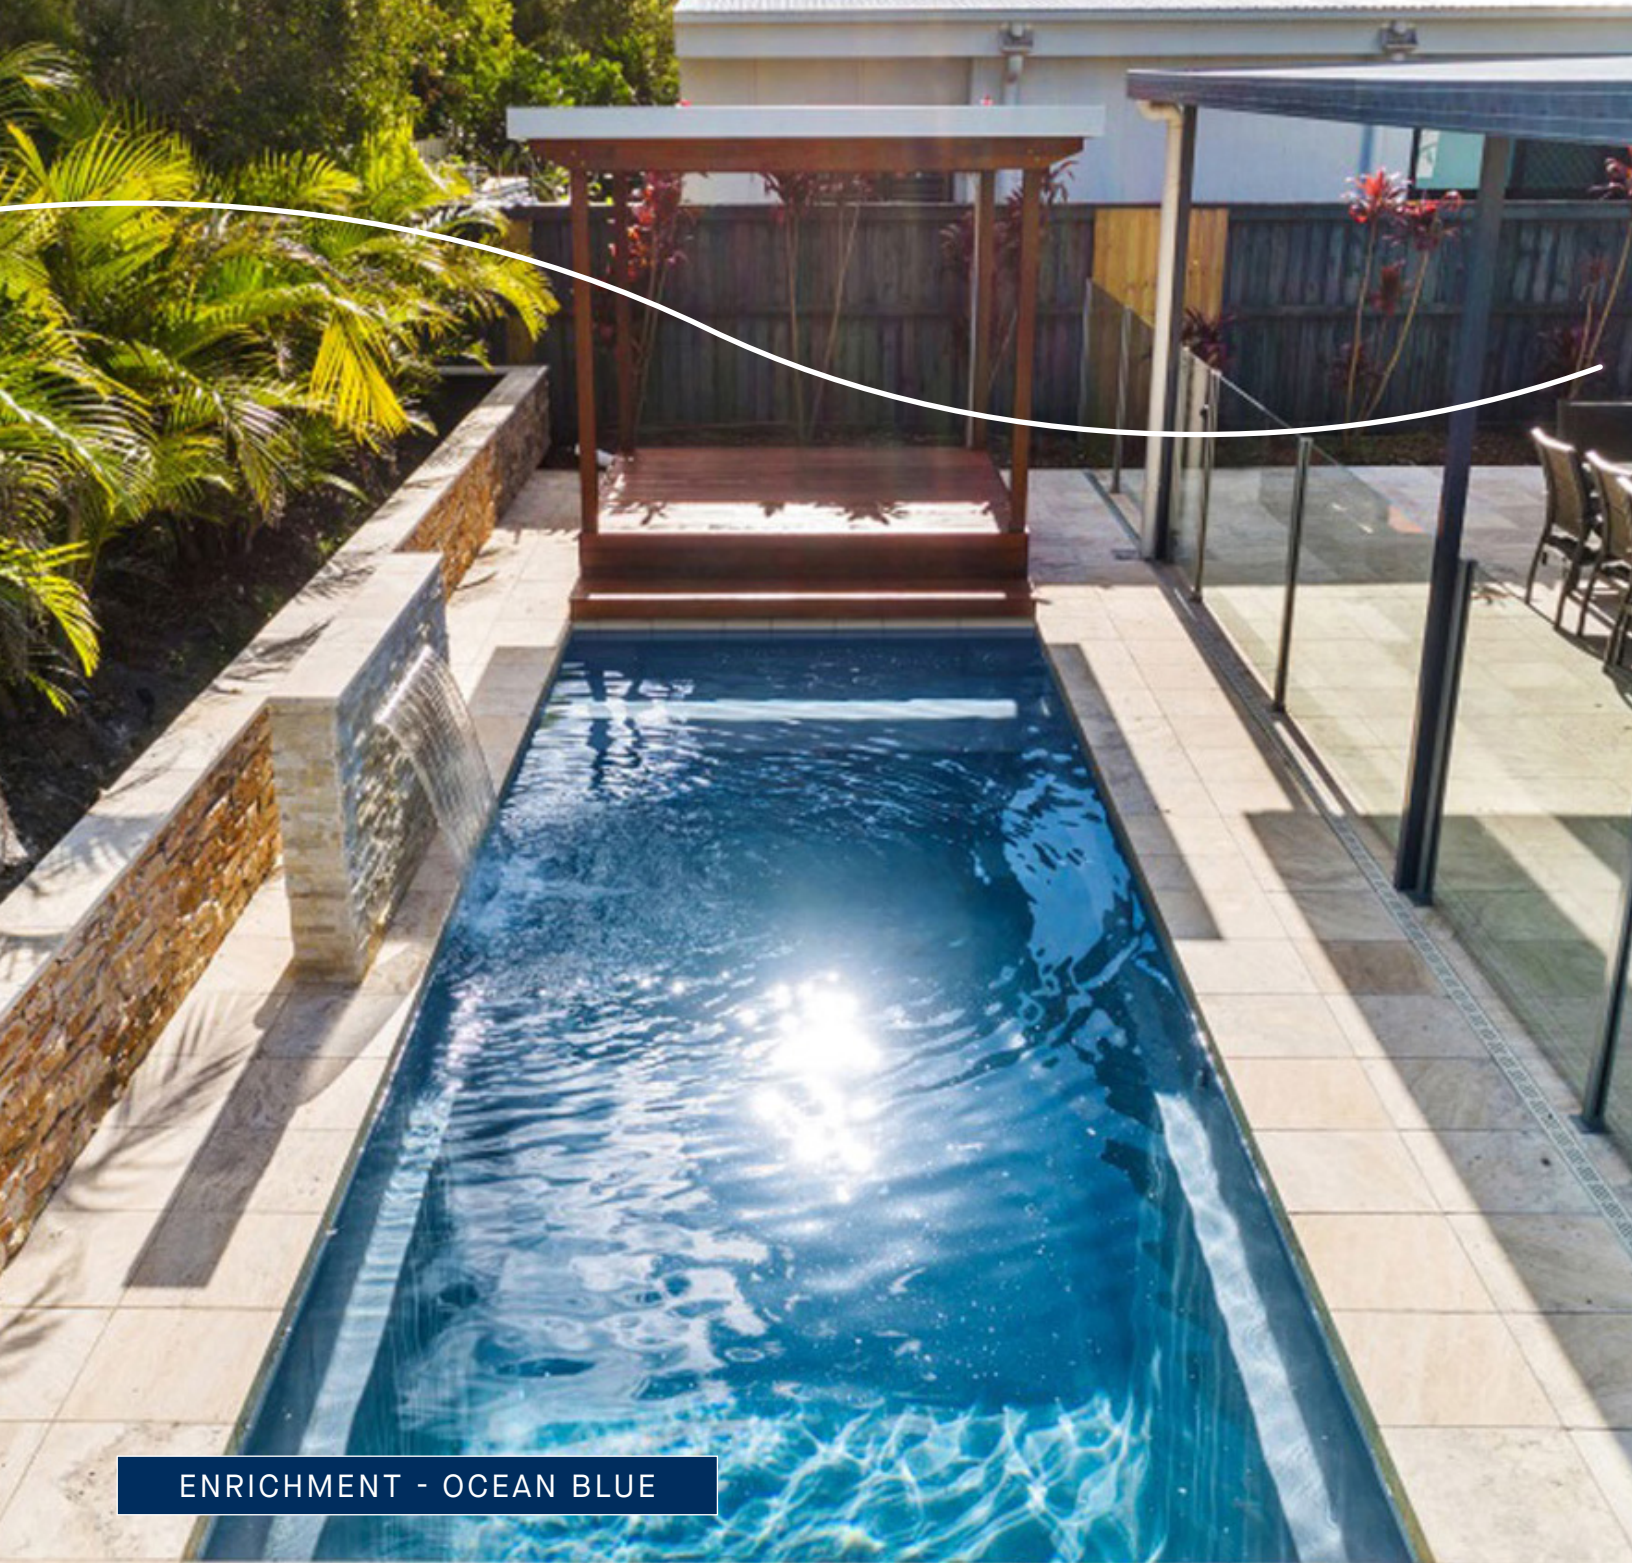

ENRICHMENT - OCEAN BLUE

RECTANGULAR

Enrichment Collection

Experience rectangular rejuvenation in the Enrichment plunge pool with its built-in tanning ledge and easy-access steps.

ENRICHMENT 9.17

Size: 9'-1" x 17'-5"
Depth: 4'-9"
Gallons Approx: 3,200

ENRICHMENT 9.21

Size: 9'-1" x 20'-7"
Depth: 4'-9"
Gallons Approx: 4,000

ENRICHMENT 9.24

Size: 9'-1" x 23'-10"
Depth: 4'-9"
Gallons Approx: 4,800