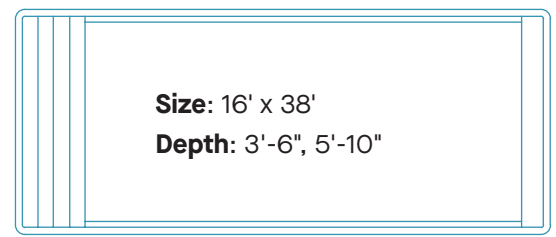

Size: 15'-10" x 38'
Depth: 3'-6", 6'-8"
Gallons Approx: 14,500

HEAVENLY - SAPPHIRE BLUE

OPPORTUNITY - SAPPHIRE BLUE

RECTANGULAR

Glory

Gallons Approx: 17,500

Independence

Gallons Approx: 8,100