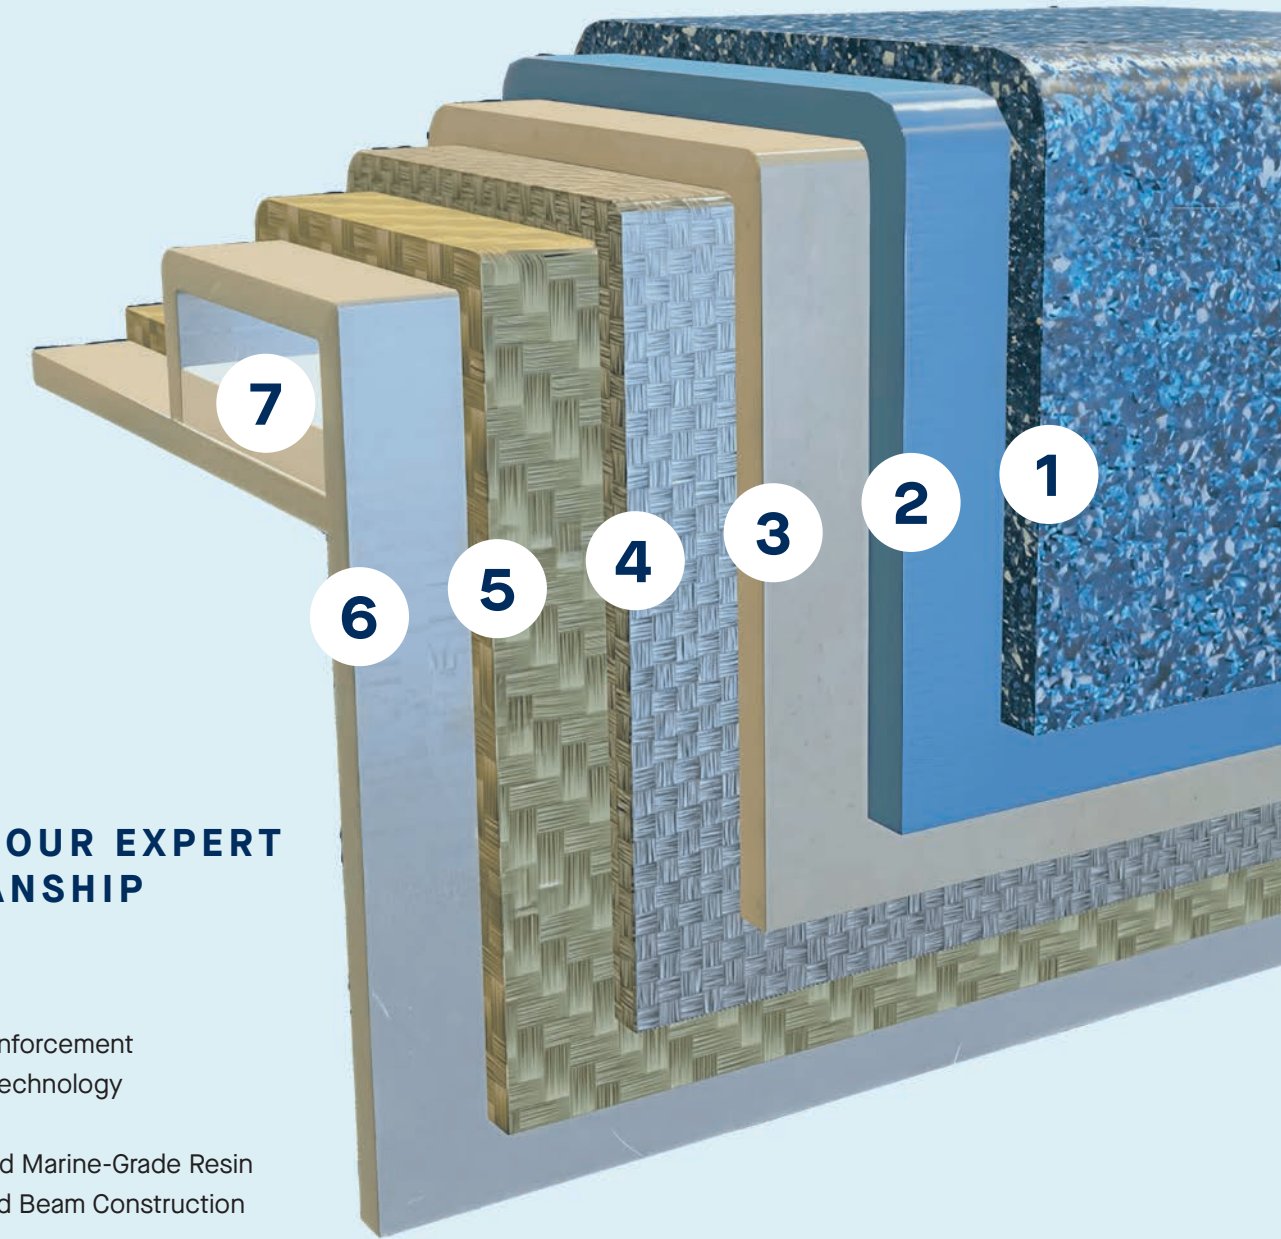

SAFETY INFORMATION

Your safety is Liberty's priority. Be sure to take appropriate measures to maintain the safety of friends, family, and guests.

- Always ensure adequate supervision when the pool is in use.
- Keep your pool in good repair and implement appropriate barriers to prevent unsupervised access.
- Install required protection features like safety ropes, no-diving signs, fencing with self-latching gates, and proper drain covers.
- Install all pool safety equipment according to manufacturer instructions, local codes, and regulatory standards.
- Review all safety information provided with your pool, including the Pool Owners Safety Handbook.

Visit www.libertypool.com for detailed safety guidelines today.

WARRANTY INFORMATION

We warrant our fiberglass pool shell to be structurally sound for a full 25 years and guarantee the finish coat against osmotic blistering for a total period of 20 years.* If you're in the market for a pool that will last, look no further than Liberty Pool.

* Our warranty has changed over the years. Your warranty is indicative of the warranty you were originally given with your pool purchase, not the most recent.

DISCOVER OUR EXPERT CRAFTSMANSHIP

1. 1 Crystite Gel Coat
2. 2 Vinyl Ester Resin
3. 3 BiMax Radius Reinforcement
4. 4 Carbon-Infused Technology
5. 5 Aramid Fibers
6. 6 Woven Roving and Marine-Grade Resin
7. 7 Closed Reinforced Beam Construction