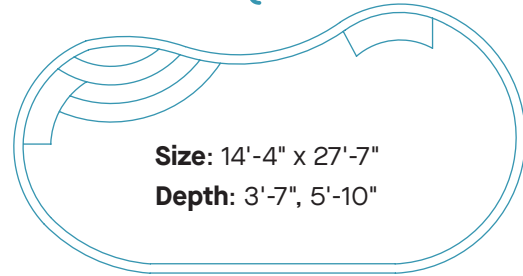

RELAXATION

Size: 14' x 30'
Depth: 3'-6", 6'
Gallons Approx: 10,000

RELAXATION DELUXE

Size: 14' x 30'
Depth: 4', 6'
Gallons Approx: 9,000

FREEFORM

Merit

Size: 14'-4" x 27'-7"
Depth: 3'-7", 5'-10"

Gallons Approx: 10,000

Poise

Size: 12'-2" x 24'-1"
Depth: 3'-9", 5'-4"

Gallons Approx: 5,600

Victory

Size: 11' x 22'
Depth: 3'-6", 5'

Gallons Approx: 5,200

Virtue

Size: 12'-3" x 23'-11"
Depth: 3'-6", 5'