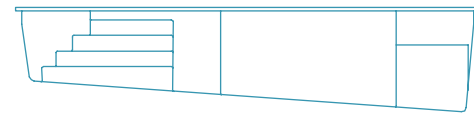

RELAXATION

Size: 14' x 30'
Depth: 3'-6", 6'
Gallons Approx: 10,000

RELAXATION DELUXE

Size: 14' x 30'
Depth: 4', 6'
Gallons Approx: 9,000

FREEFORM

Merit

Size: 14'-4" x 27'-7"
Depth: 3'-7", 5'-10"

Gallons Approx: 10,000

Poise

Size: 12'-2" x 24'-1"
Depth: 3'-9", 5'-4"

Gallons Approx: 5,600

Victory

Size: 11' x 22'
Depth: 3'-6", 5'

Gallons Approx: 5,200

Virtue

Size: 12'-3" x 23'-11"
Depth: 3'-6", 5'