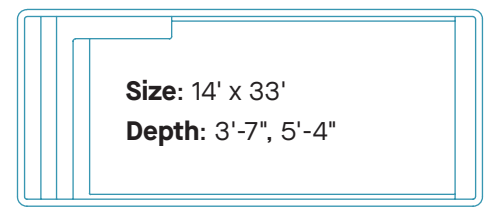

Gallons Approx: 8,100

Opportunity