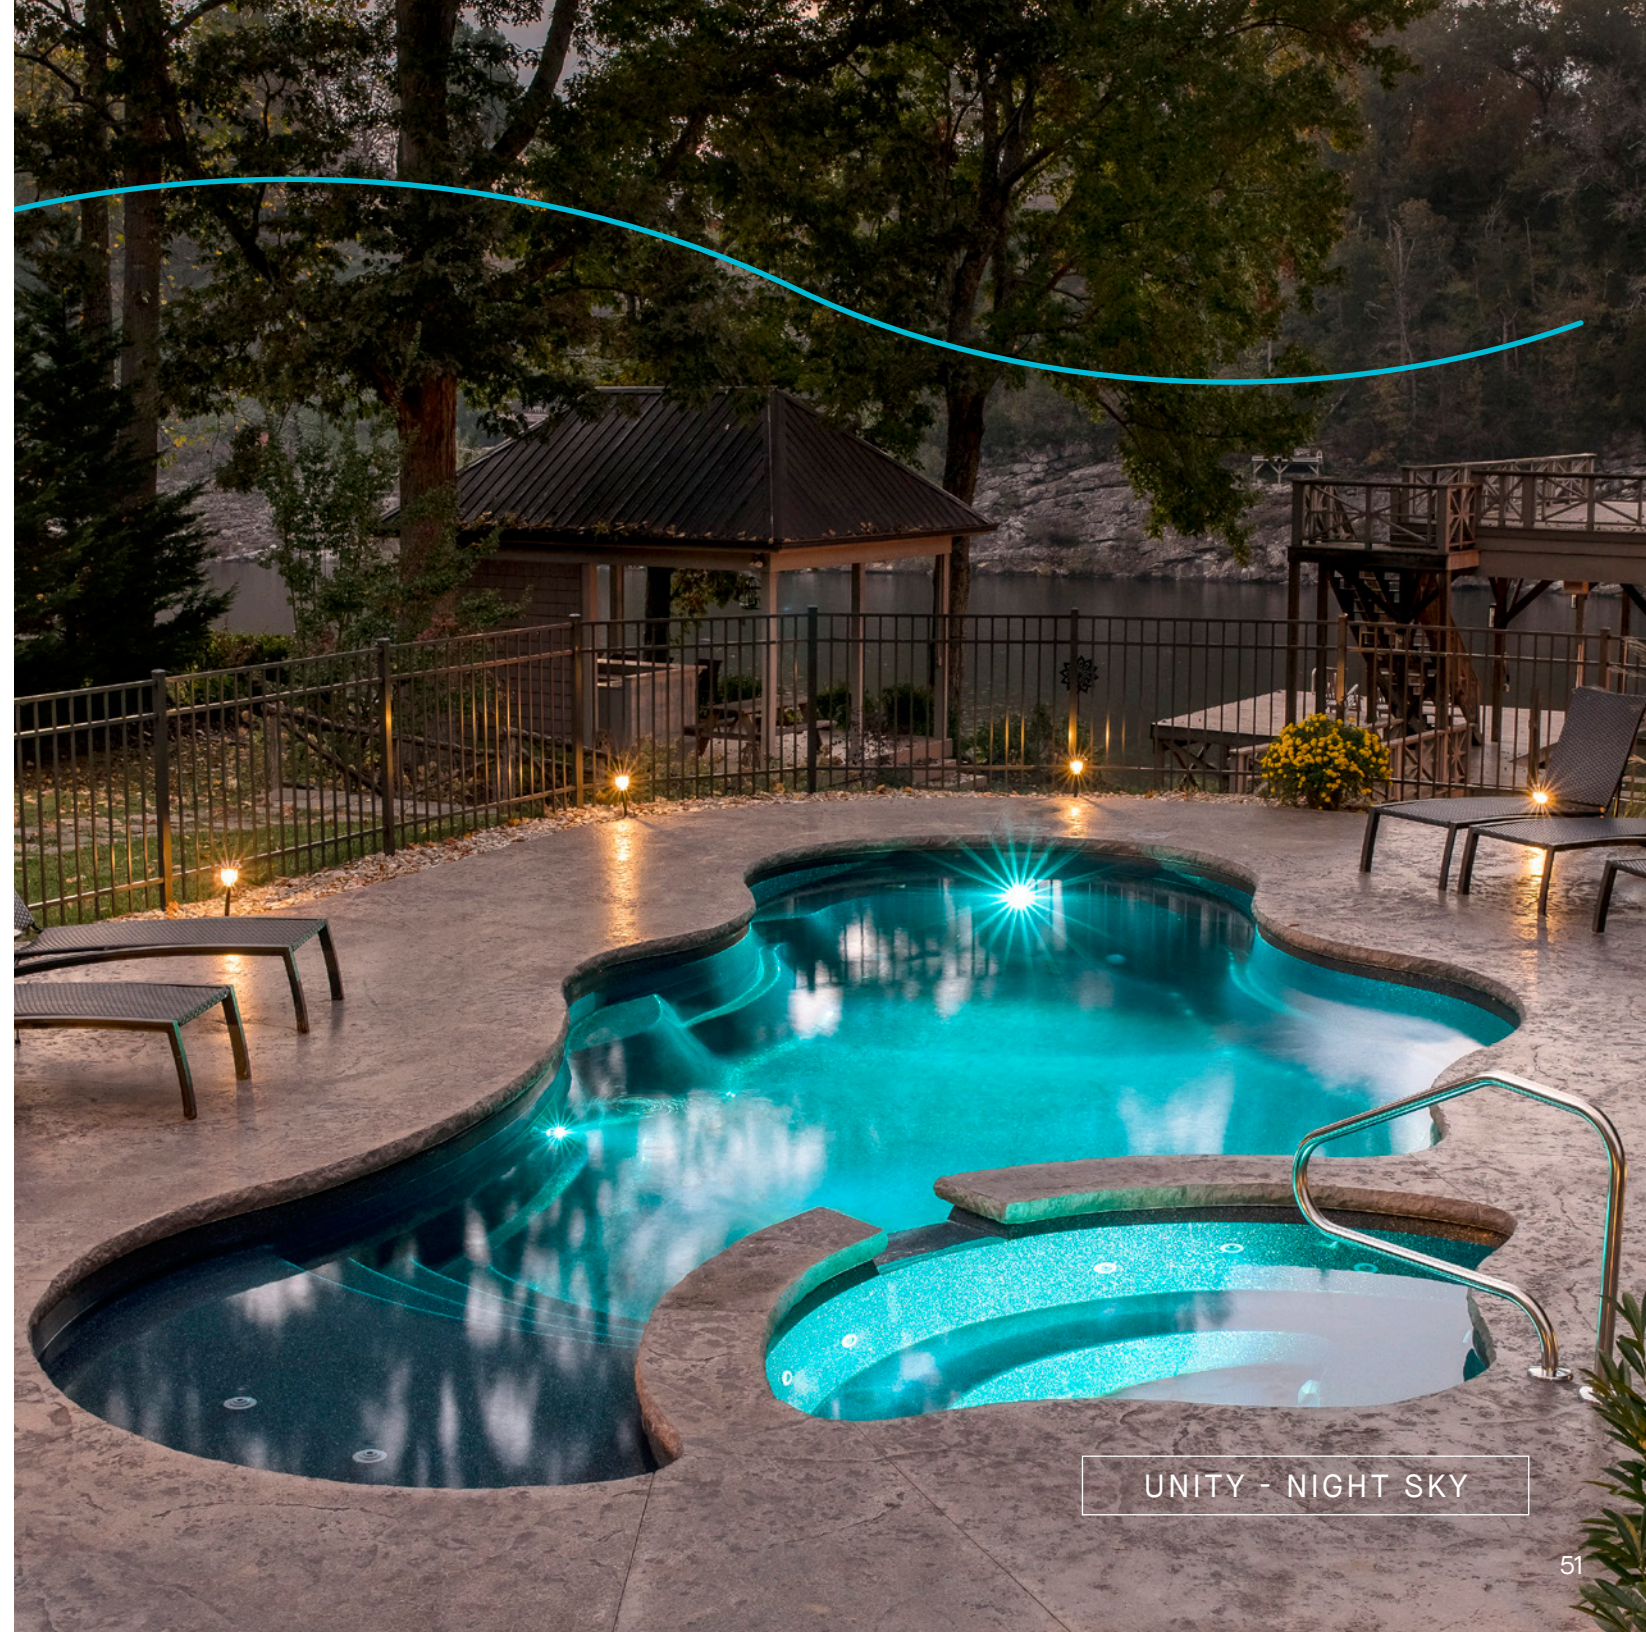

Bubblers

Enhance your pool's atmosphere with playful, fountain-like bubblers for a touch of fun through gentle water movement.

Textured Steps and Seats

Ensure safe, easy access to your smooth fiberglass pool with non-slip steps and seats for more secure entry, exit, relaxation, and play.

Safety Ledges

Provide a safe foothold with slim ledges below the waterline, perfect for little ones learning to swim and restful breaks for all ages.

LED Lighting

Turn your evening swim into an extraordinary experience with customizable LED lighting, setting the perfect mood with color control, brightness, and wireless convenience.