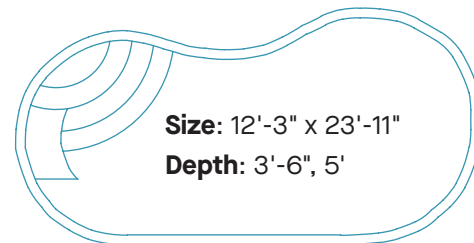

RELAXATION

Size: 14' x 30'
Depth: 3'-6", 6'
Gallons Approx: 10,000

RELAXATION DELUXE

Size: 14' x 30'
Depth: 4', 6'
Gallons Approx: 9,000

FREEFORM

Merit

Size: 14'-4" x 27'-7"
Depth: 3'-7", 5'-10"

Gallons Approx: 10,000

Poise

Size: 12'-2" x 24'-1"
Depth: 3'-9", 5'-4"

Gallons Approx: 5,600

Victory

Size: 11' x 22'
Depth: 3'-6", 5'

Gallons Approx: 5,200

Virtue

Size: 12'-3" x 23'-11"
Depth: 3'-6", 5'